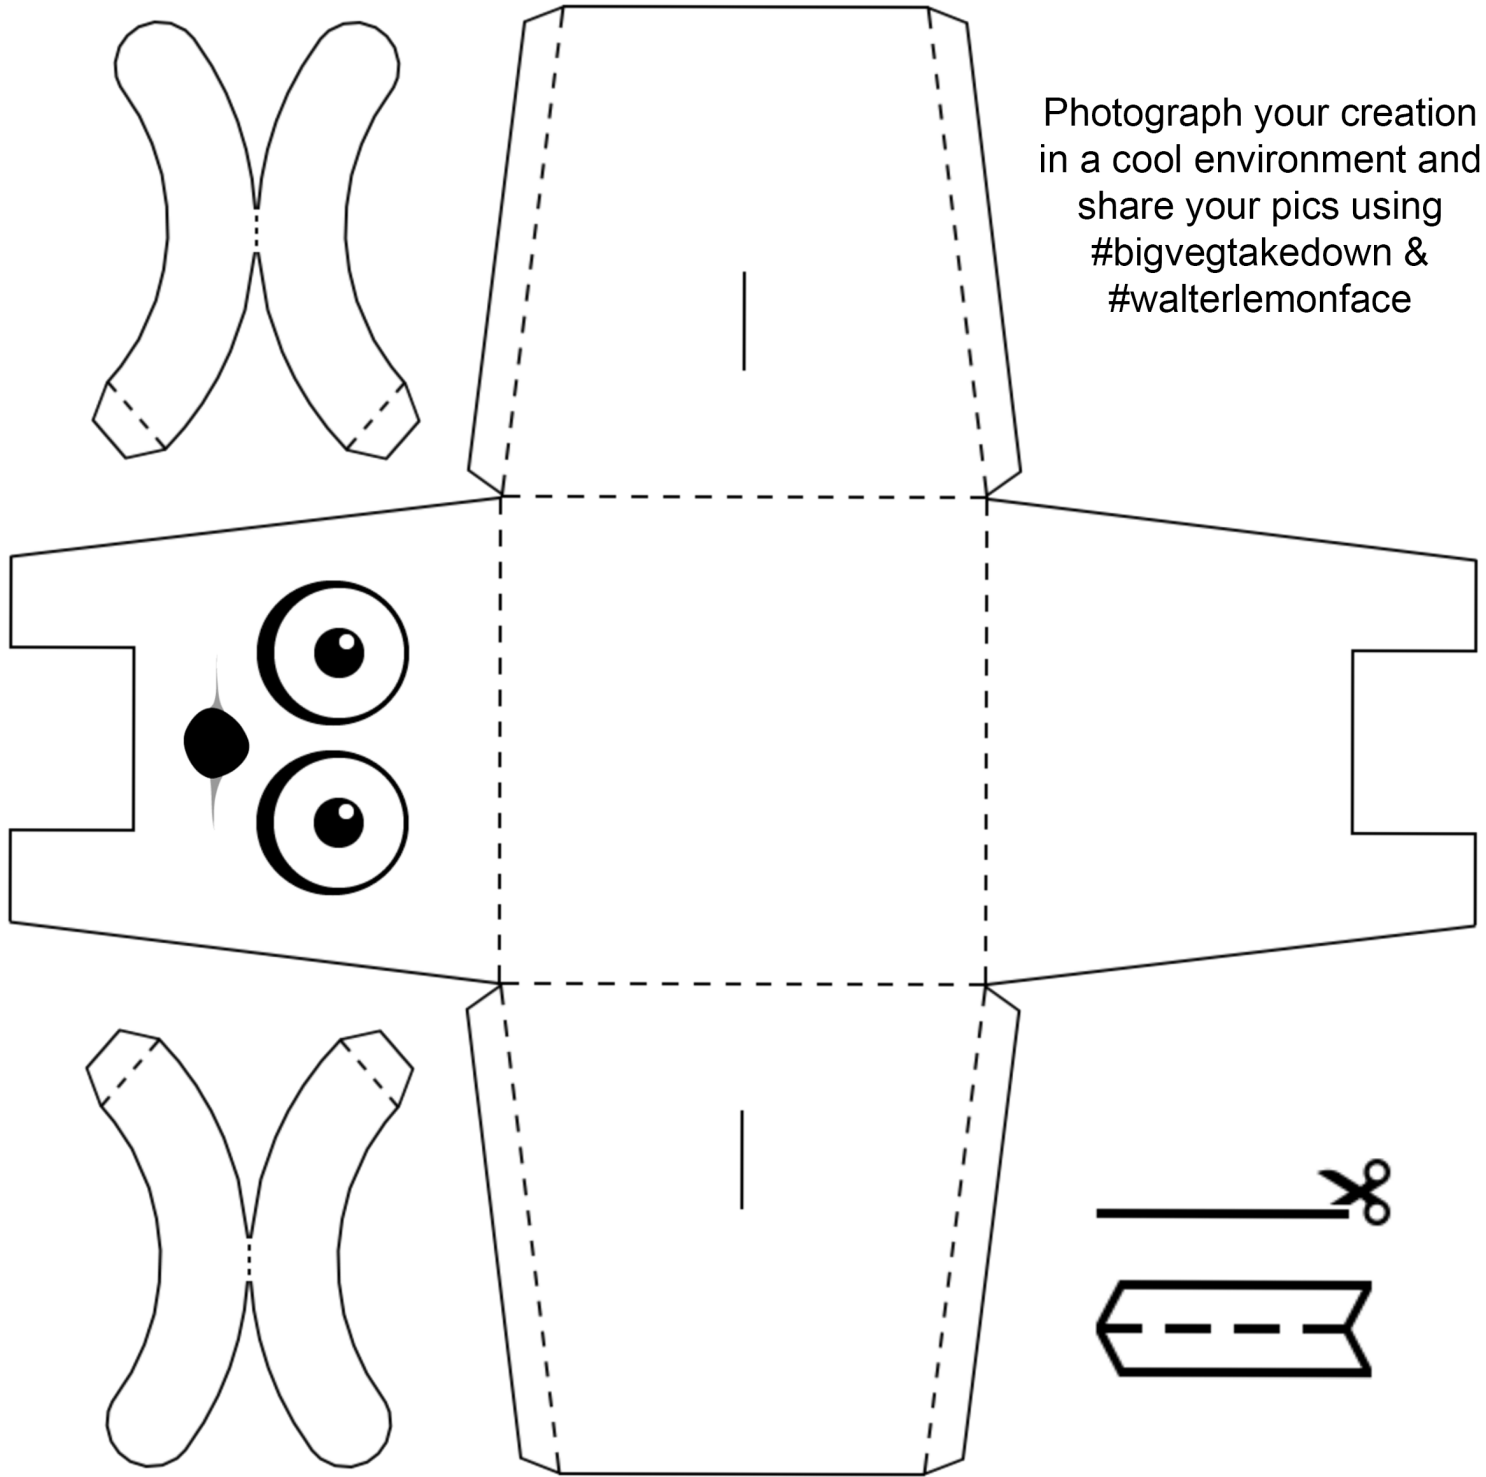

# WALTER LEMONFACE

## THE BIG VEG TAKEDOWN

Colour, cut out and construct your own veg warrior!

Photograph your creation in a cool environment and share your pics using #bigvegtakedown & #walterlemonface

Supported using public funding by  
**ARTS COUNCIL ENGLAND**